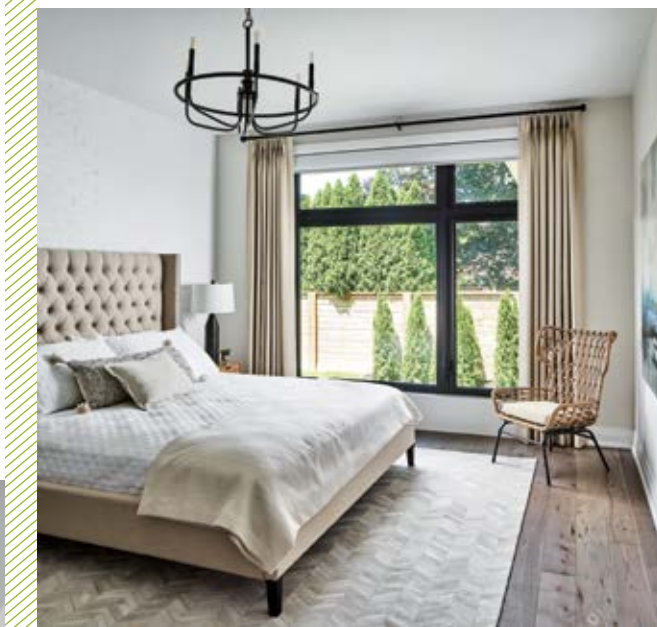

With only one set of stairs (by **Amber Stairs & Railings**) leading to the basement, these townhomes celebrate all the best features of bungalow living. The main floor has an open-concept kitchen and living area where guests can relax or gather around the large kitchen island. The island was completed in rich wood tones to stand out from the kitchen cabinetry and match the custom range hood.

TOP RIGHT: A multipurpose front den provides space for a work-from-home office or additional lounging. **RIGHT:** The primary bedroom has a view of the private green space behind the home. **BELOW:** A beautiful en suite has heated floors leading to the floating tub and shower combo.

"We design homes that are great for entertaining," Danielle says, noting how areas were created as conversation hubs. Crisscross details in the kitchen cabinetry mimic the coffered ceiling designs, which draw the eye up, and exquisite quartz countertops add a pop of elegance. **Artcraft Kitchens** did the home's cabinetry, vanities and built-ins. The Caesarstone and Cambria countertops throughout were supplied by **Kirkpatrick Stoneworks**. **Don's Light House** supplied the modern farmhouse iron light fixtures. Doors and trim are from **Turkstra Lumber**.

"The walk-in pantry is one of my favourite features," Danielle says. "It's a mix between a butler's pantry and walk-in pantry, with lots of storage and spots for hiding appliances." The built-in Miele appliances were also sourced locally from **Nickerson Home Appliances**.

Continued on page 40

Building or Renovating your home?
Call us to schedule an appointment to visit our showroom!

TV . Audio . Security . Home Theatre
Home Automation . Window Shades . Networking

dell SMART HOME SOLUTIONS

261 Martindale Rd Unit 2 St. Catharines
905.684.3355 dellsmarthomesolutions.com

Specializing in Custom Home Electrical Design
Since 1988

Call us before you build and we can design an electrical system suited specifically to your home

H Electric Inc.
Mike Poortinga
905.651.2469
Fully licensed, insured, and ESA approved

STARK LUMBER 905.685.1311 starklumber.ca
SINCE 1949 CO. LIMITED

**LUMBER • PLYWOOD • ROOF TRUSSES
ENGINEERED WOOD PRODUCTS**

Focused on your lumber needs for over 70 years

Add Style To Your Home!
PROFESSIONALLY CUSTOM CRAFTED WINDOW TREATMENTS

HunterDouglas

HUNTER DOUGLAS BLINDS NOW ON SALE!

With over 35 years' experience, we have the knowledge and selection to make **your style** happen.

DRAPERY WORKROOM Est 1983
50 King Street, Welland
905-788-0711 • draperyworkroomwelland@gmail.com

FREE SHOP-AT-HOME CONVENIENCE & IN-HOME ESTIMATES